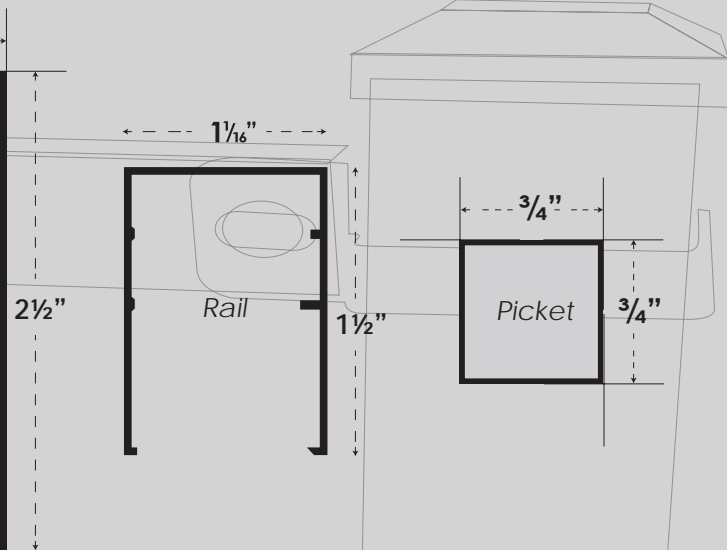

Harbor Towne ornamental fence is designed and manufactured exclusively by Midwest Fence. With superior component sizes offered in a timeless design, Harbor Towne ornamental fence enhances your yard while providing durability, safety and security.

- Larger Posts, Rails & Pickets
- 25 yr. Limited Warranty
- All Aluminum Construction
- Electrostatic Coating
- No Visible Fasteners
- Pool Code Compliant
- Pet & Child Safe
- Available in 48" & 60" heights

525 E. Villaume Ave.
South St. Paul, MN 55075
651-451-2222

www.midwestfence.com