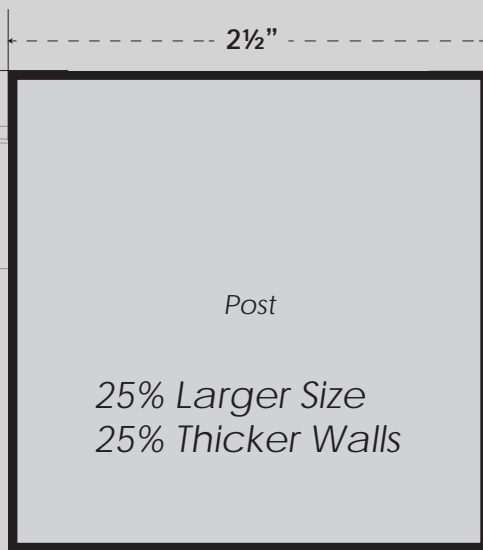

HARBOR TOWNE

MIDWEST FENCE

est. 1947

Harbor Towne ornamental fence is designed and manufactured exclusively by Midwest Fence. With superior component sizes offered in a timeless design, Harbor Towne ornamental fence enhances your yard while providing durability, safety and security.

- Larger Posts, Rails & Pickets
- 25 yr. Limited Warranty
- All Aluminum Construction
- Electrostatic Coating
- No Visible Fasteners
- Pool Code Compliant
- Pet & Child Safe
- Available in 48" & 60" heights