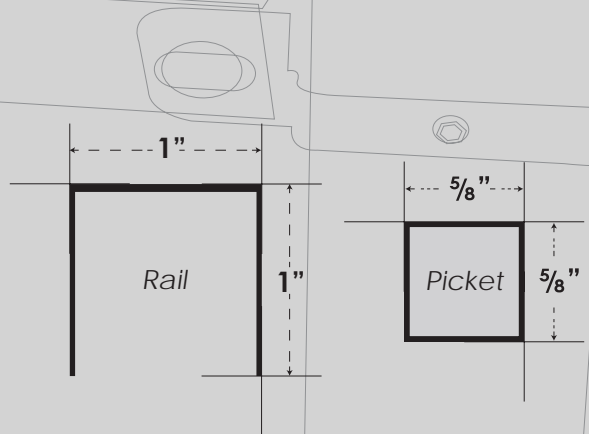

HARBOR TOWNE

MIDWEST FENCE

est. 1947

Harbor Towne ornamental fence is designed and manufactured exclusively by Midwest Fence. With superior component sizes offered in a timeless design, Harbor Towne ornamental fence enhances your yard while providing durability, safety and security.

- Larger Posts, Rails & Pickets
- 25 yr. Limited Warranty
- All Aluminum Construction
- Electrostatic Coating
- No Visible Fasteners
- Pool Code Compliant
- Pet & Child Safe
- Available in 48" & 60" heights