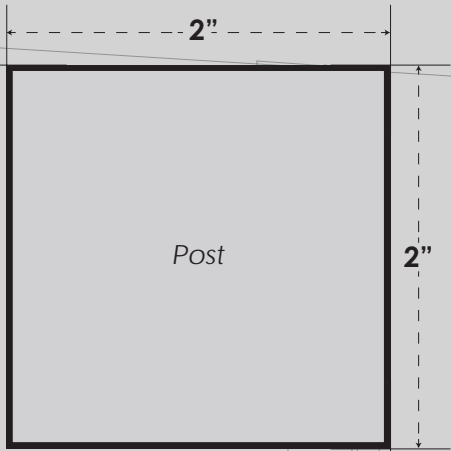

Harbor Towne ornamental fence is designed and manufactured exclusively by Midwest Fence. With superior component sizes offered in a timeless design, Harbor Towne ornamental fence enhances your yard while providing durability, safety and security.

- Larger Posts, Rails & Pickets
- 25 yr. Limited Warranty
- All Aluminum Construction
- Electrostatic Coating
- No Visible Fasteners
- Pool Code Compliant
- Pet & Child Safe
- Available in 48" & 60" heights

525 E. Villaume Ave.
South St. Paul, MN 55075
651-451-2222

www.midwestfence.com