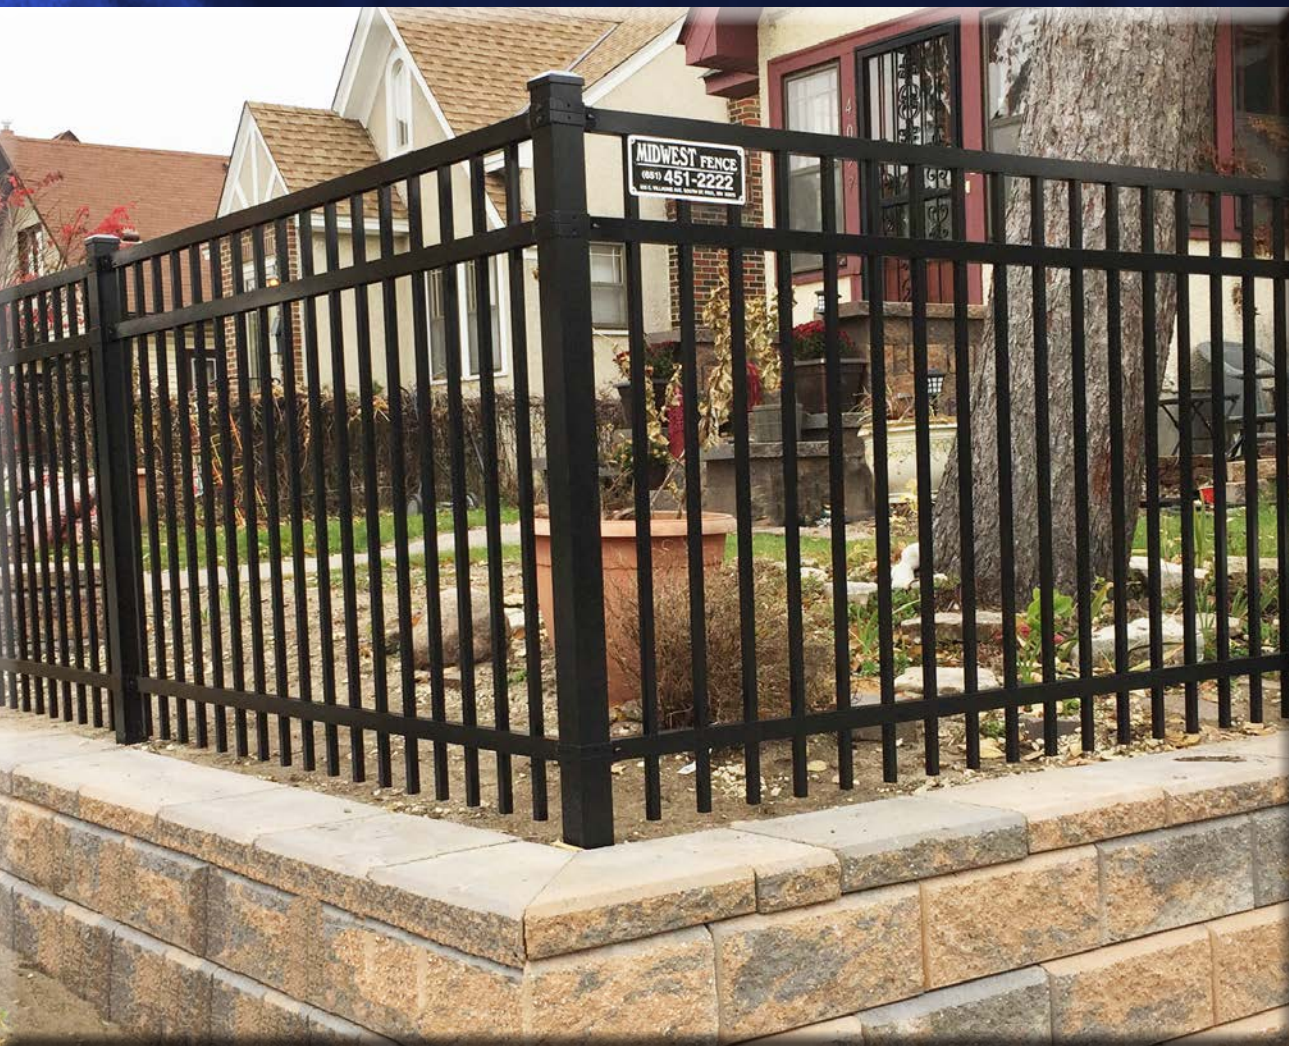

HARBOR TOWNE

MIDWEST FENCE

est. 1947

Harbor Towne ornamental fence is designed and manufactured exclusively by Midwest Fence. With superior component sizes offered in a timeless design, Harbor Towne ornamental fence enhances your yard while providing durability, safety and security.

- Larger Posts, Rails & Pickets
- 25 yr. Limited Warranty
- All Aluminum Construction
- Electrostatic Coating
- No Visible Fasteners
- Pool Code Compliant
- Pet & Child Safe
- Available in 48" & 60" heights