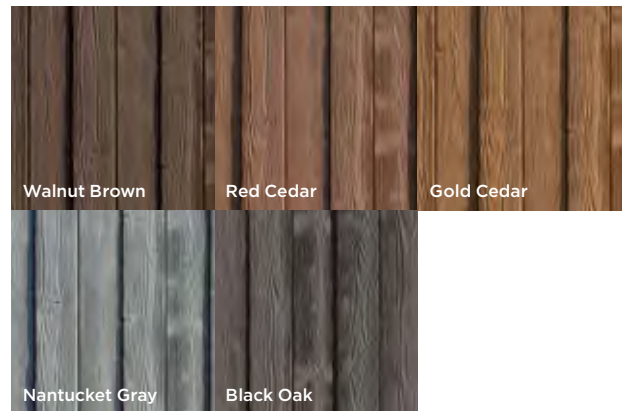

Sherwood™

Colors throughout this brochure are simulated.

Consult product color samples before making final selection.