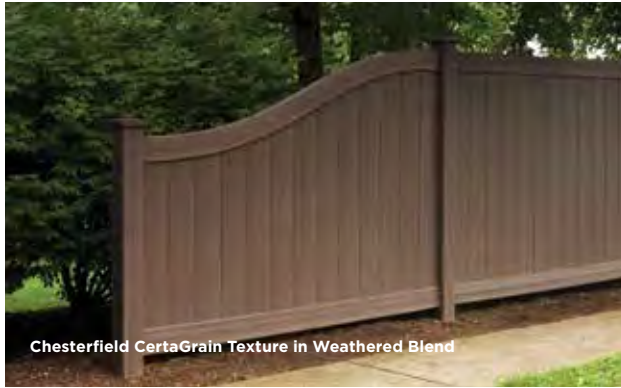

Transition from low to high fence sections. These specially designed fence sections provide an appealing way to unify your fence installation.

with **S Curve** STC 21

Heights: Transitions from 6' to 4'
Picket Style: 7/8" x 7" Tongue & Groove
Steel Reinforced Bottom Rail