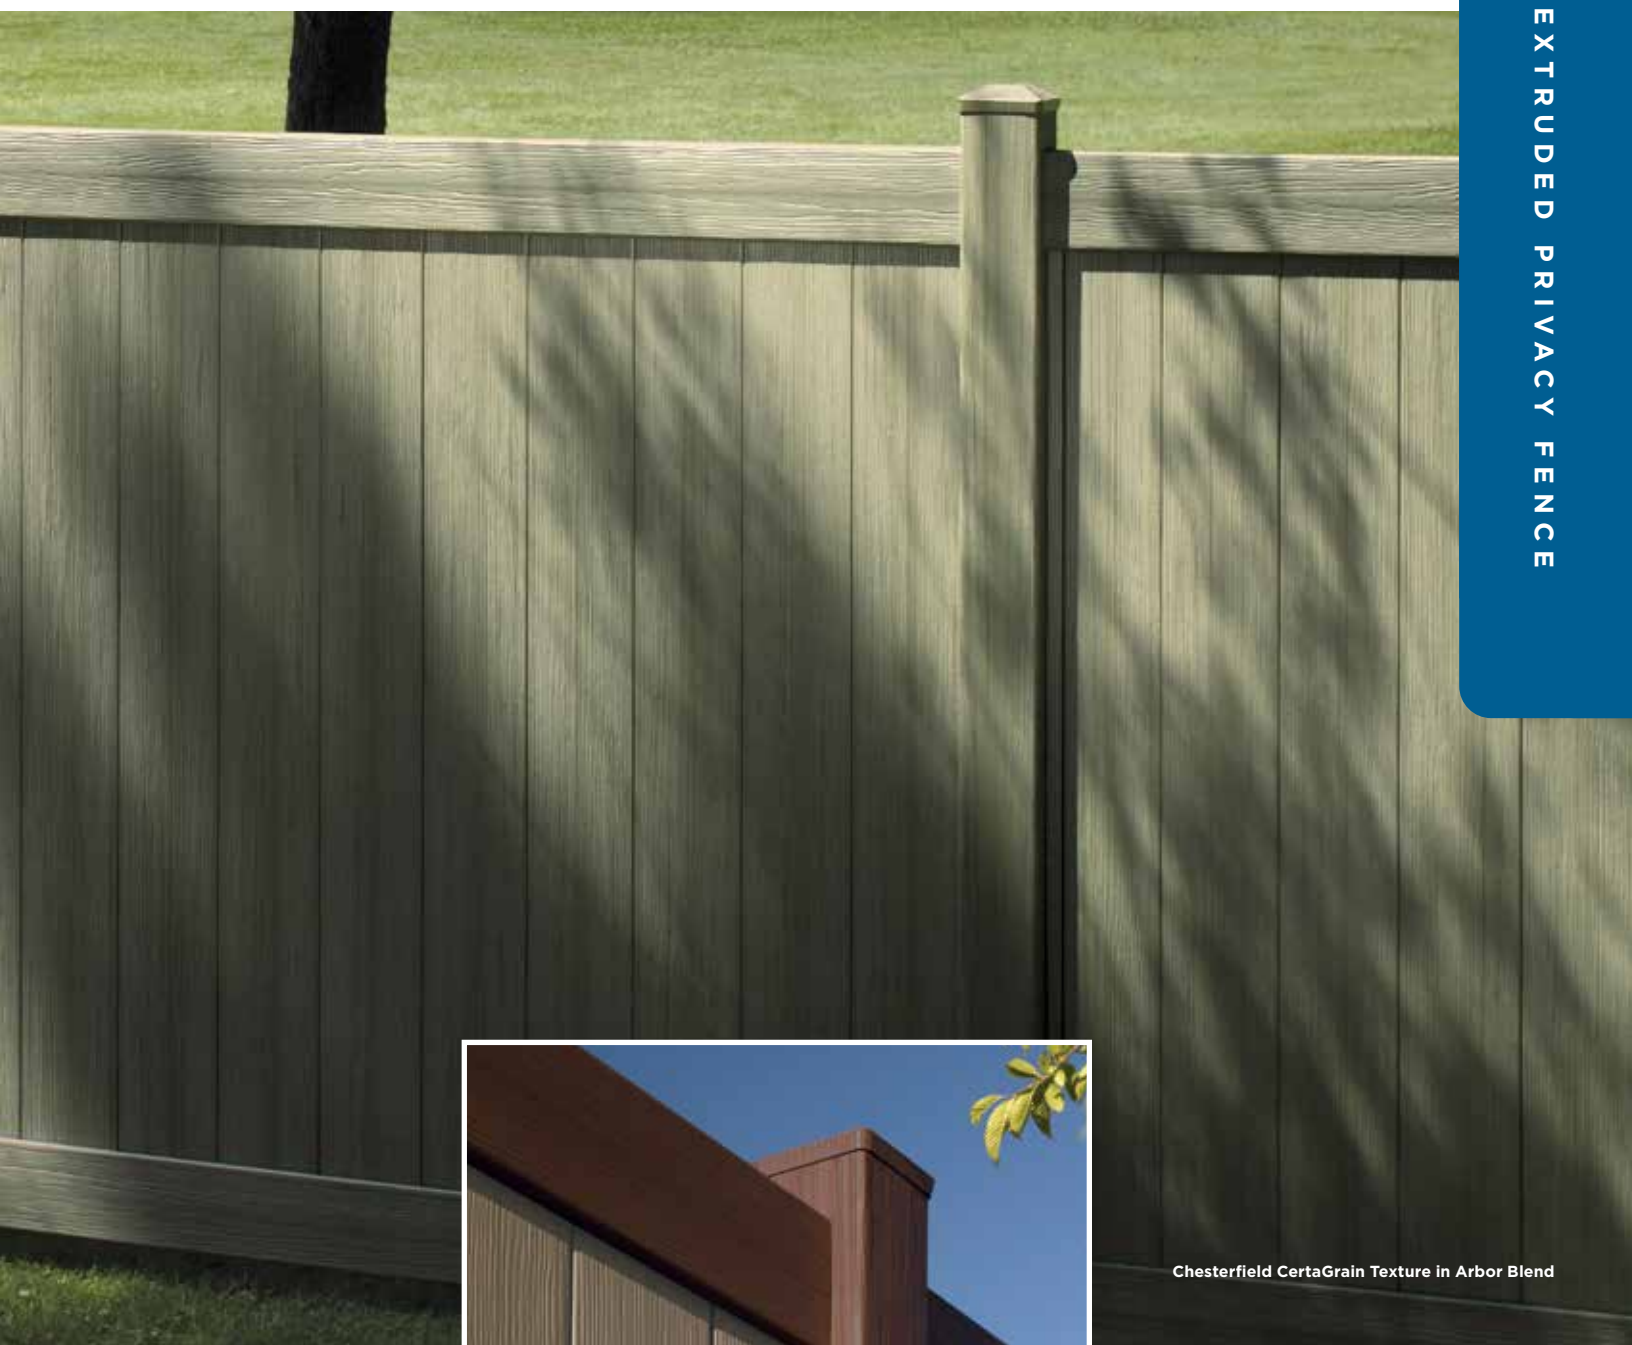

Heights: 4', 5' & 6'

Picket Style: 7/8" x 7" Tongue & Groove
Steel Reinforced Bottom Rail

Cap Styles (shown in Sierra Blend)

Textured Flat Top External Textured New England

Chesterfield CertaGrain Texture in Arbor Blend