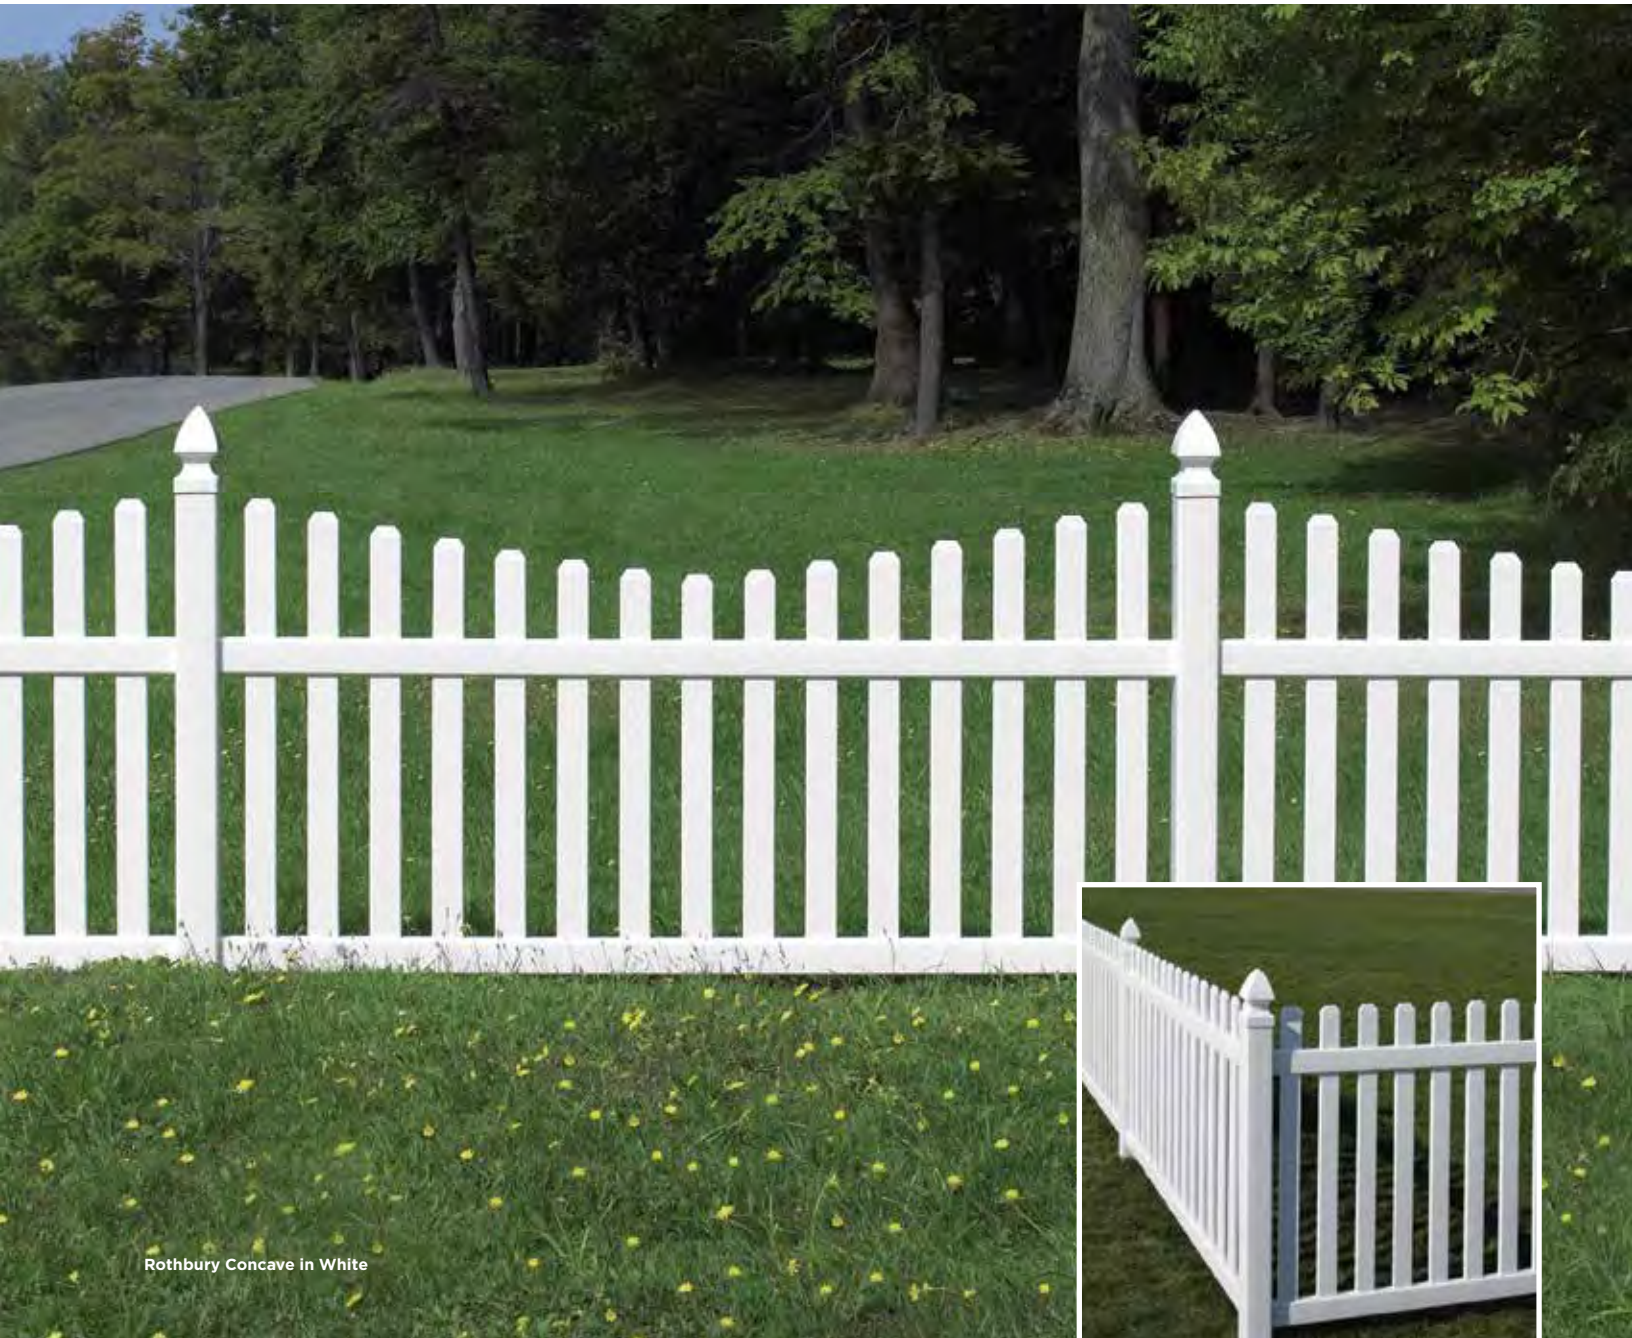

Gothic

Flat Internal

Flat External

New England

Ball

Gothic Cap not available in Natural Clay for 4' height
Ball Cap not available in Natural Clay for 4' height

Rothbury

Rothbury Concave in White