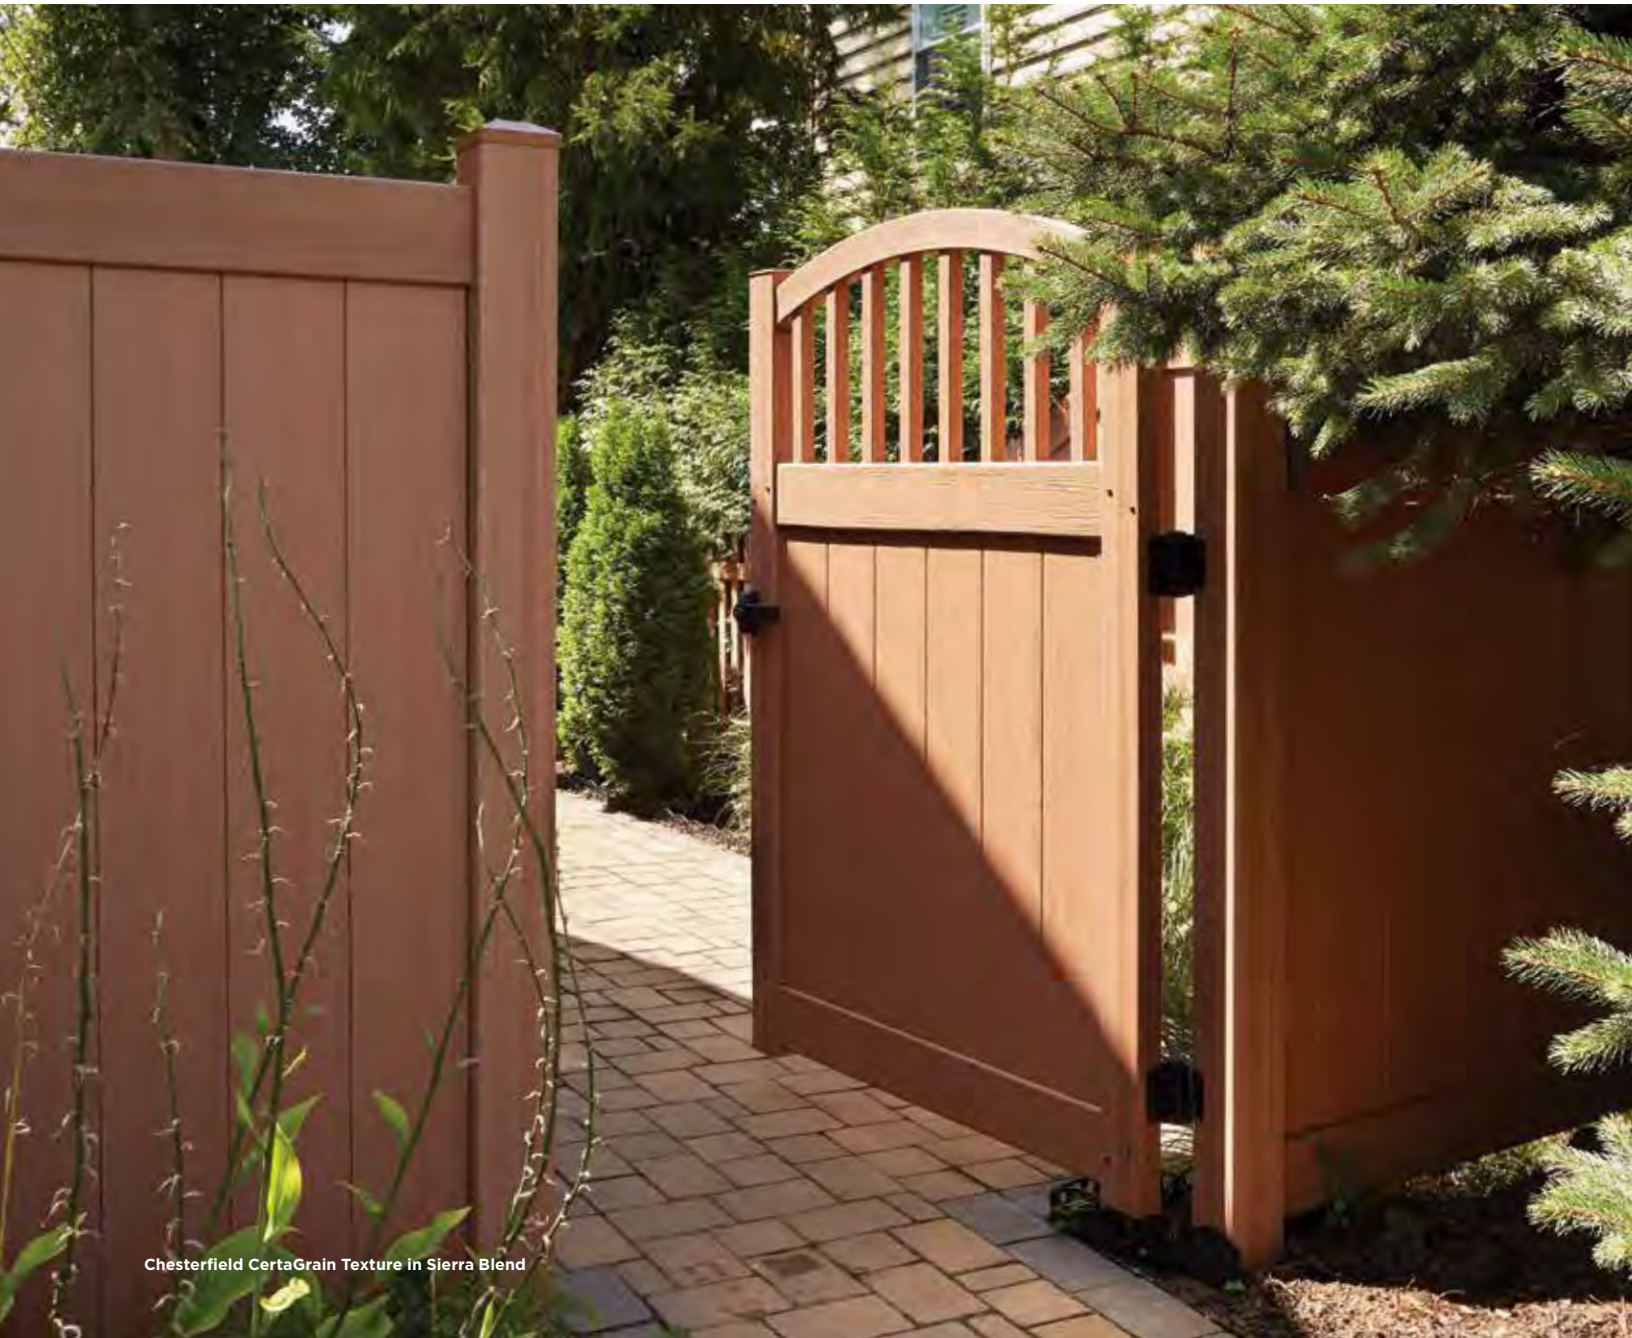

Extruded Gates

Chesterfield CertaGrain Texture in Sierra Blend