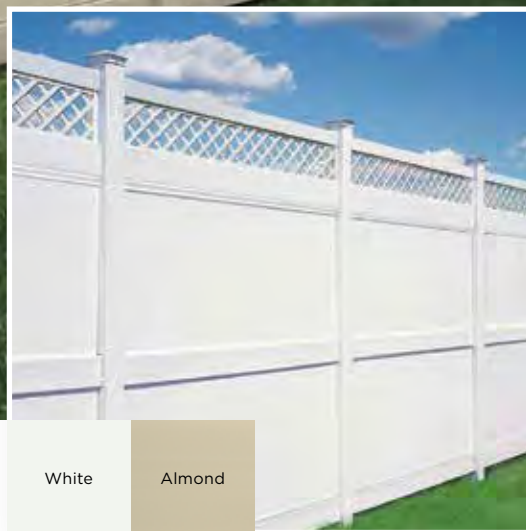

White

Almond

Galveston Smooth Finish

Heights: 7' & 8'

Picket Style: 7/8" x 7" Tongue & Groove
Steel Reinforced Top, Mid & Bottom Rail

Cap Styles (shown in White)