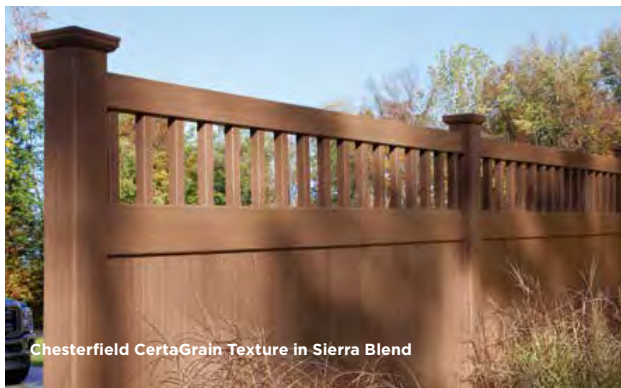

Transition from low to high fence sections. These specially designed fence sections provide an appealing way to unify your fence installation.

with **S Curve** STC 21

Heights: Transitions from 6' to 4'
Picket Style: 7/8" x 7" Tongue & Groove
Steel Reinforced Bottom Rail

with **Swoop** STC 21

Heights: Transitions from 6' to 4'
Picket Style: 7/8" x 7" Tongue & Groove
Steel Reinforced Bottom Rail

For homeowners who like their privacy with a touch of style, the Chesterfield with Victorian Accent or with Spindle Accent offers two great choices.

with **Victorian Accent** STC 21

Heights: 4' 10" plus 1' 2" Accent
Picket Style: 7/8" x 7" Tongue & Groove
Steel Reinforced Bottom Rail

with **Spindle Accent*** STC 21

Heights: 4' 10" plus 1' 2" Accent
Picket Style: 7/8" x 7" Tongue & Groove
Steel Reinforced Bottom Rail

*Spindle Accent available in Black only