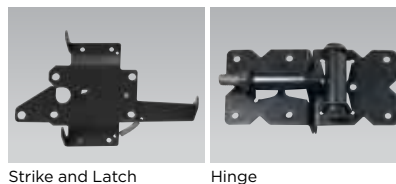

Stainless Steel Gate Hardware

Give your gate the old-world look of wrought iron with our rugged, rust-free stainless steel gate hardware. The hardware includes hinge, strike and latch and is available in Black Pebble.