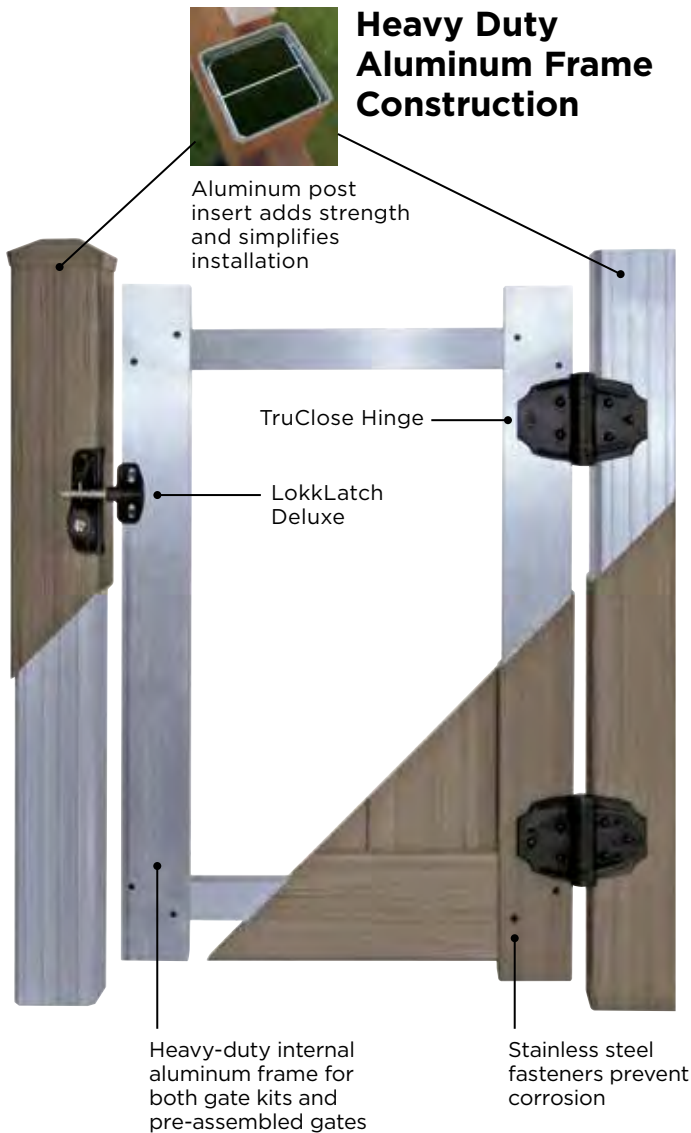

Bufftech offers a wide selection of residential gates designed to match all of our fence styles, in a choice of heights and widths. Beautiful and durable, Bufftech gates deliver easy installation and great performance. Choose from unassembled gate kits or pre-assembled gates that ship ready to install.