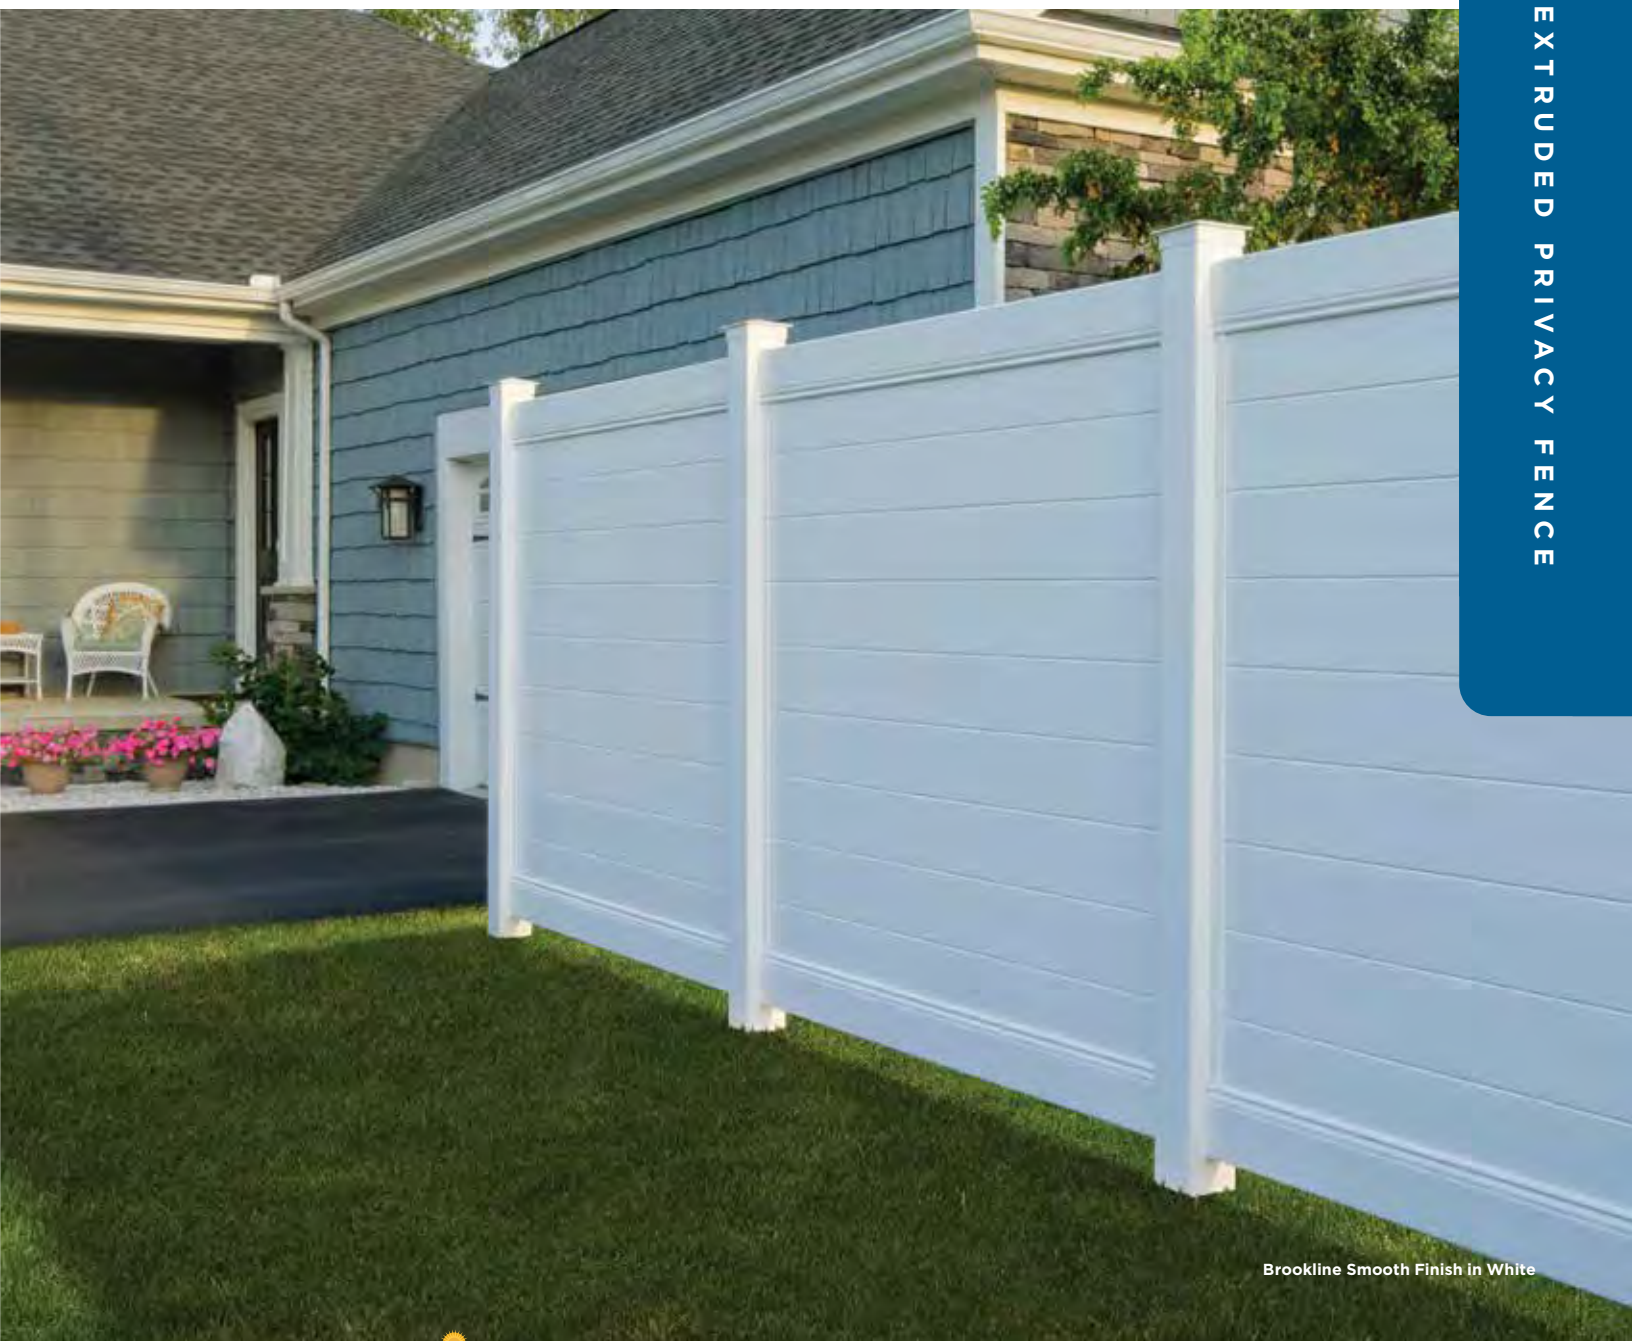

Brookline Smooth Finish in White

Brookline Smooth

Brookline's modern style combines the luxury of complete privacy with durability and low-maintenance. Top rails in ColorLast® colors feature steel reinforcement for added support.

Heights: 4', 5' & 6'

Picket Style: 7/8" x 7" Tongue & Groove

Post Centers: 6'

Steel Reinforced Bottom Rail

Cap Styles (shown in White)